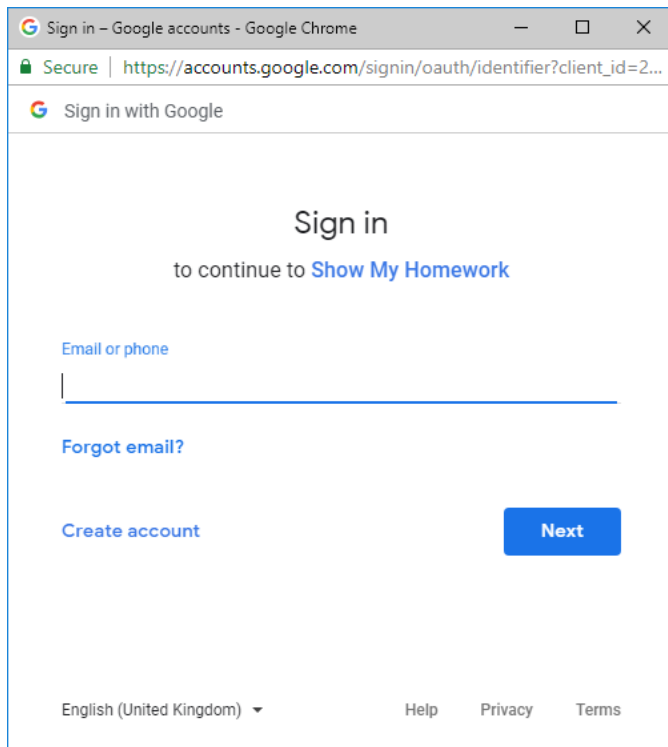

Then click next and enter their password. This is the same password as the student uses for logging on to school computers, FP Online and Outlook.

That's all there is to it.