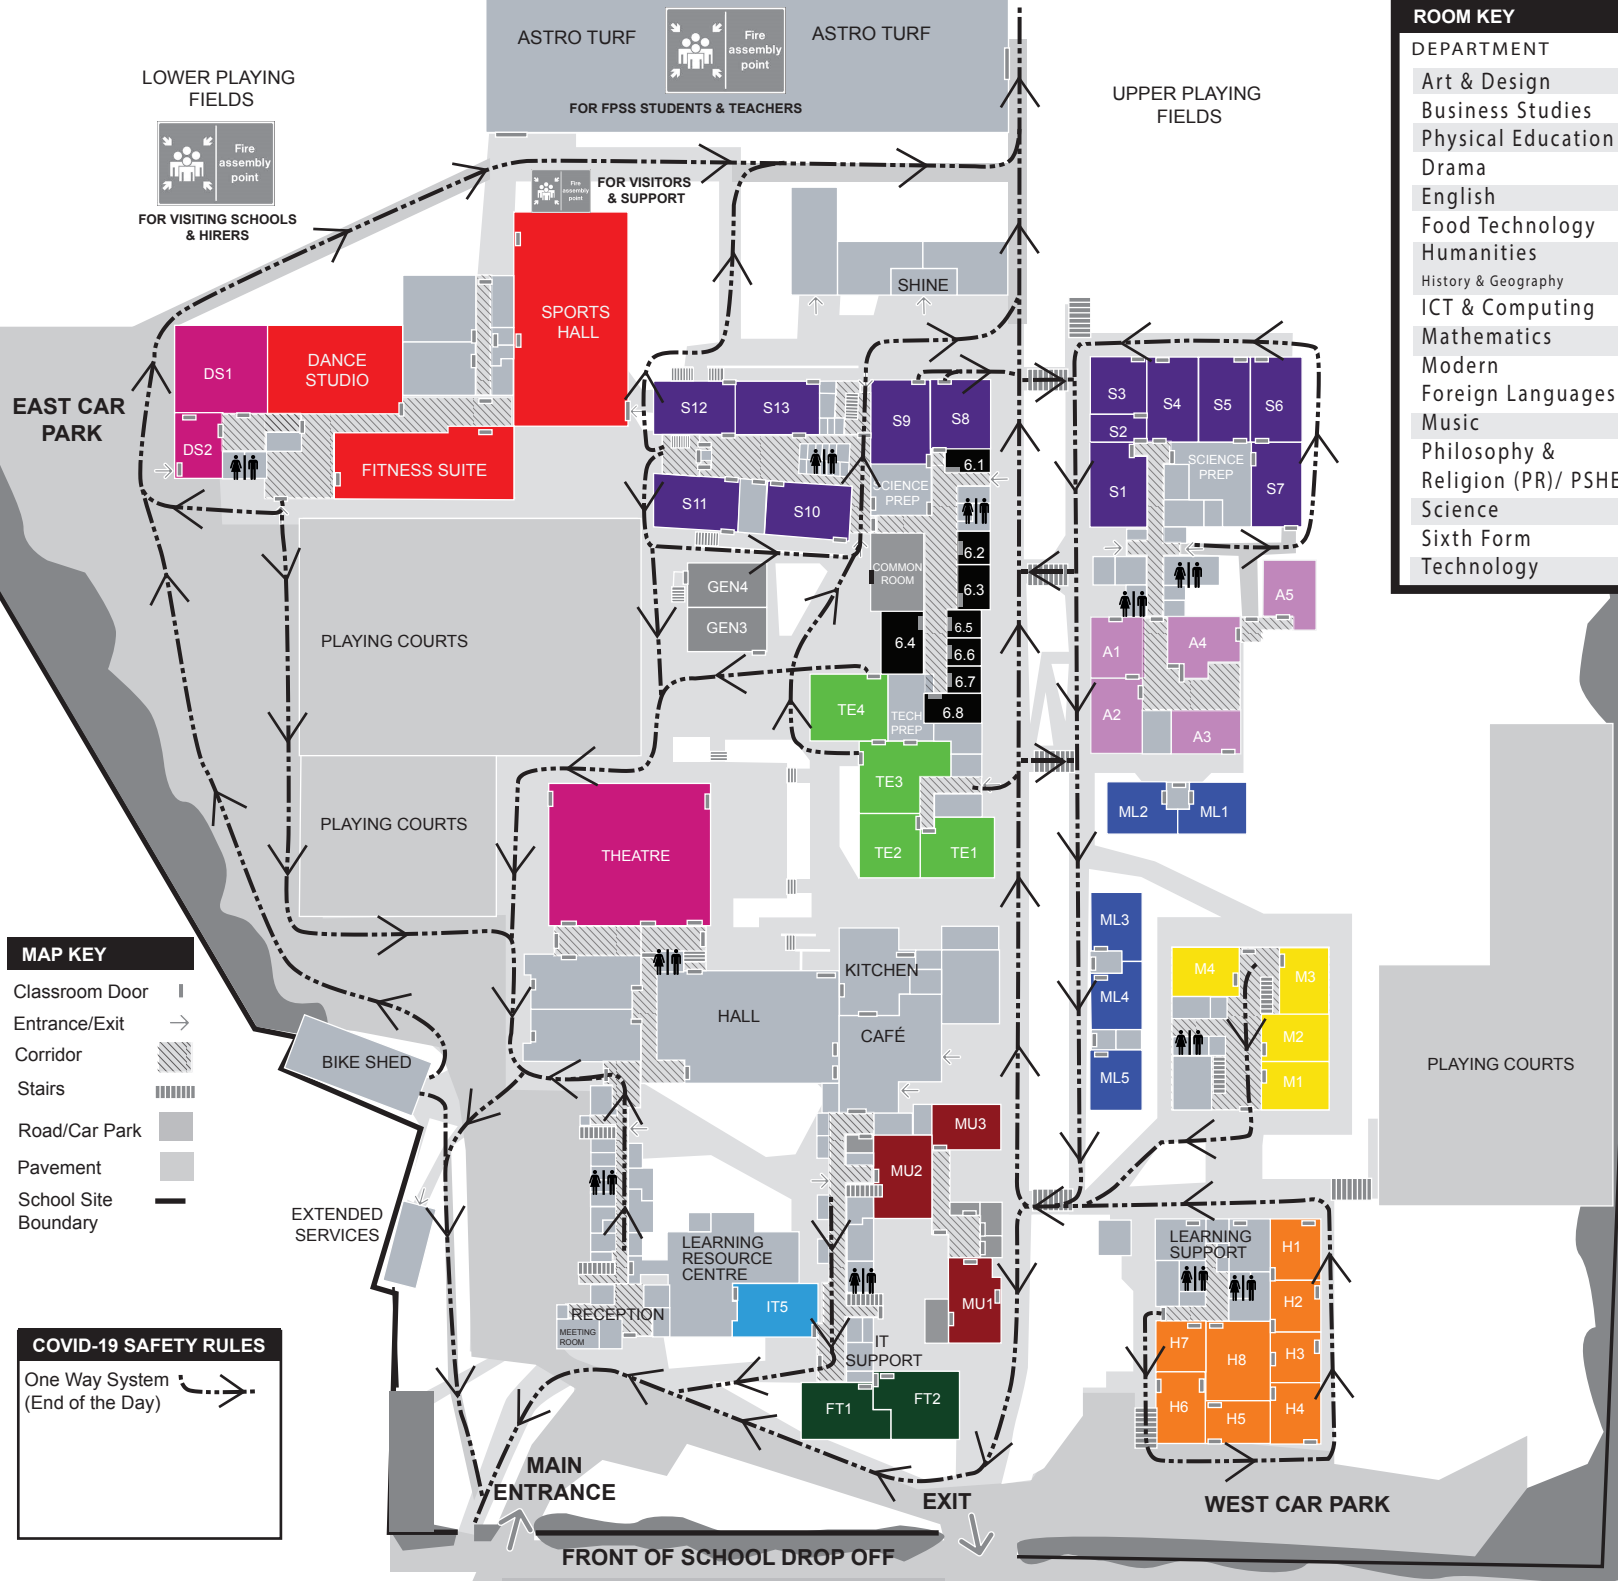

FPSS MAP - ONE WAY SYSTEM (END OF THE DAY)

V27-08-20

MAP KEY

- Classroom Door |
- Entrance/Exit →
- Corridor ▨
- Stairs ▨
- Road/Car Park ▨
- Pavement ▨
- School Site Boundary ▨

COVID-19 SAFETY RULES

- One Way System (End of the Day) →

DEPARTMENT	ABBREVIATION	
Art & Design	A	■
Business Studies	B	■
Physical Education	-	■
Drama	DS	■
English	E	■
Food Technology	FT	■
Humanities	H	■
History & Geography	H	■
ICT & Computing	IT	■
Mathematics	M	■
Modern Foreign Languages	ML	■
Music	MU	■
Philosophy & Religion (PR)/ PSHE	P	■
Science	S	■
Sixth Form	6.	■
Technology	TE	■