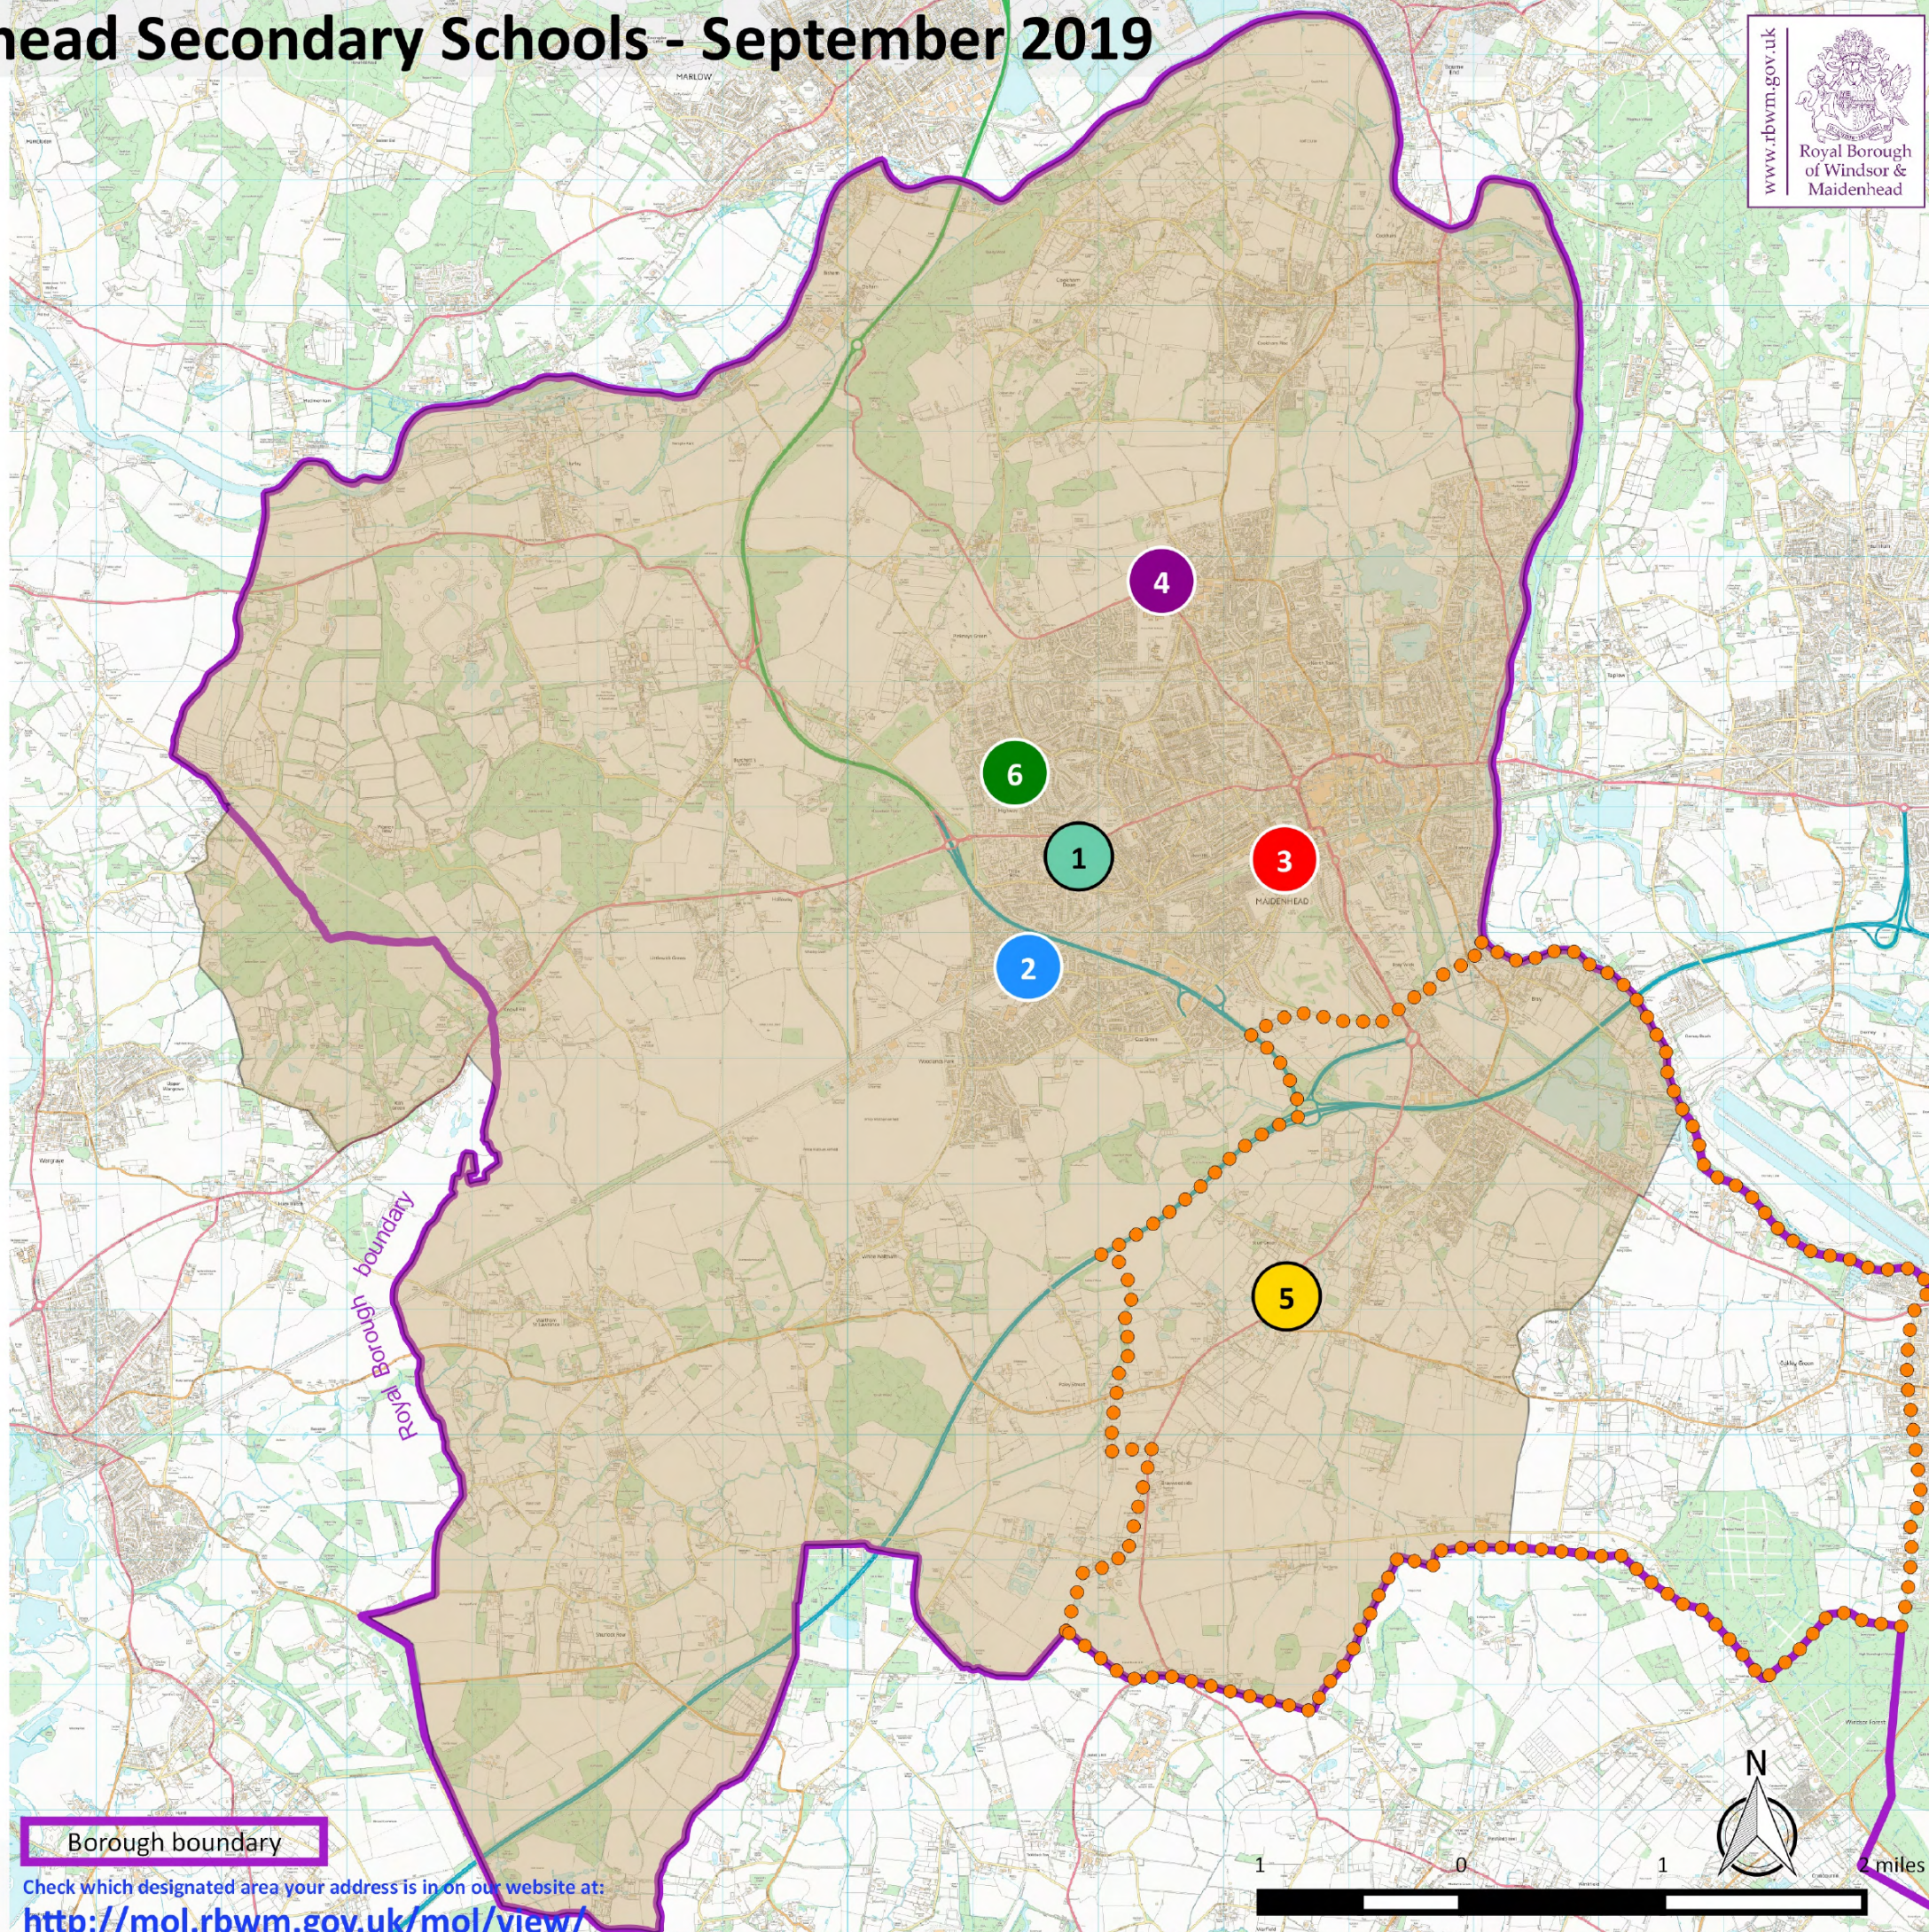

Designated areas for Maidenhead Secondary Schools - September 2019

Maidenhead Secondary Schools

- 1 [Altwood Church of England School (a)](#)
- 2 [Cox Green School (a)](#)
- 3 [Desborough College (a)](#)
- 4 [Furze Platt Senior School (a)](#)
- 5 [Holyport College (b)](#)
- 6 [Newlands Girls' School (a)](#)

designated areas